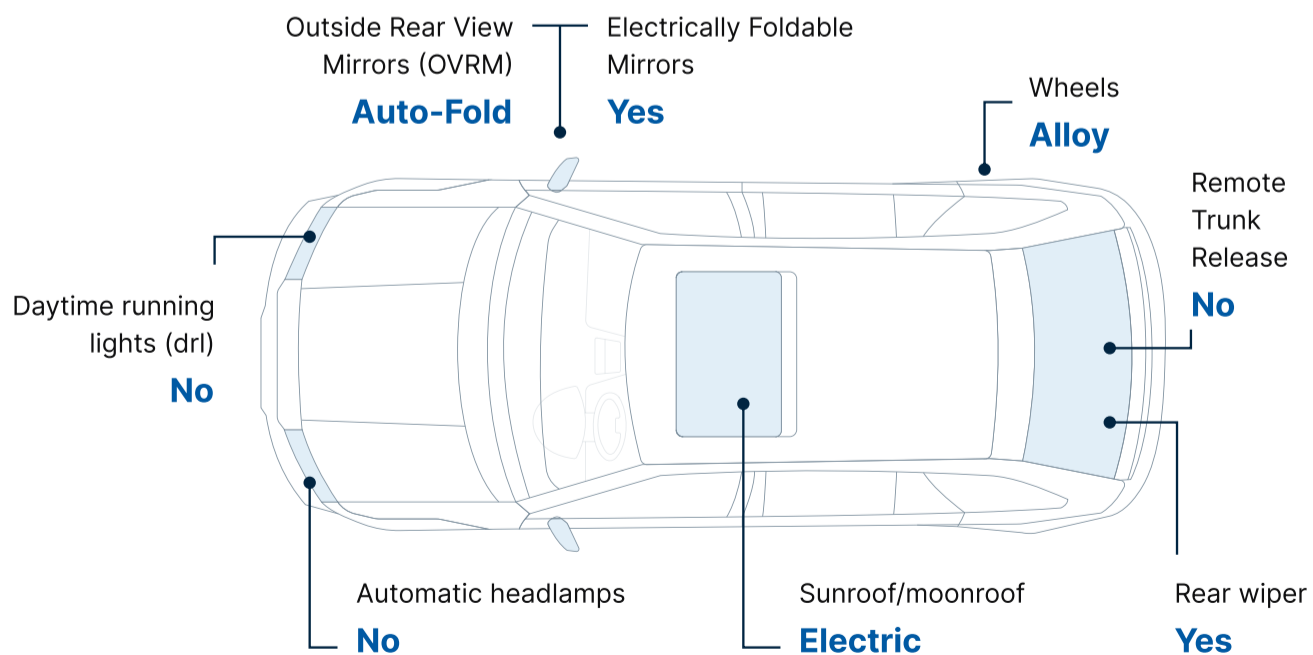

Interior & Exterior