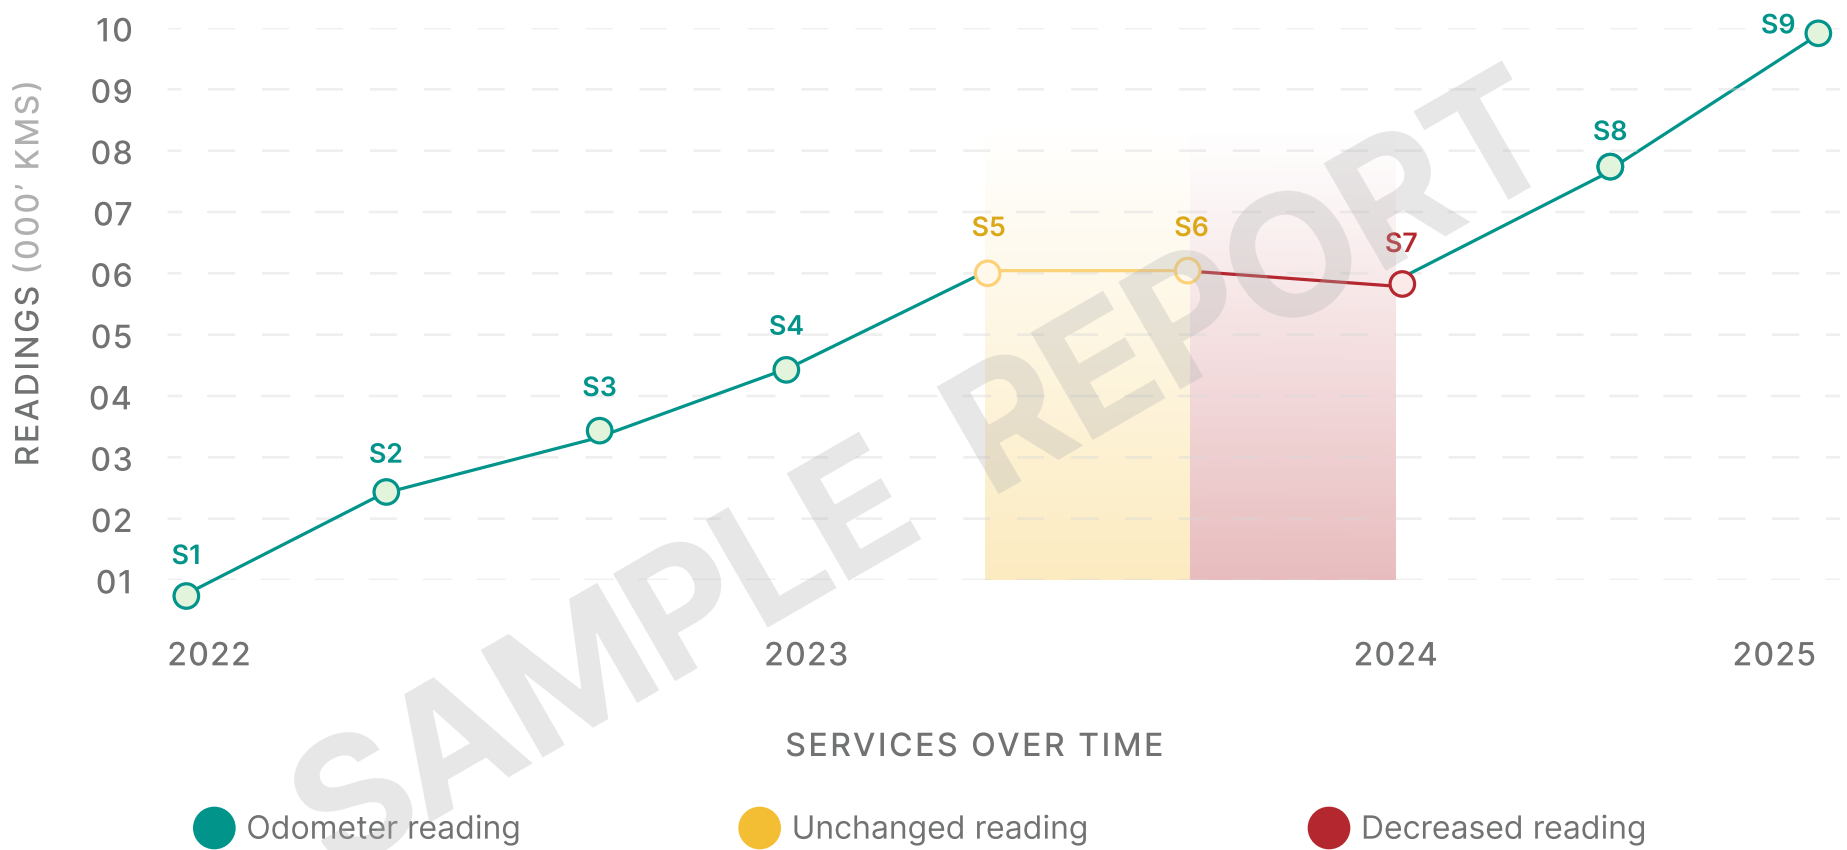

Odometer reading *CARS24 refund guarantee applicable*

METHODOLOGY Odometer tampering is identified if the next service record has a lower odometer reading than the previous one.

Odometer has been tampered once

The odometer has been tampered 01 time till now before the 7th service of the car. Since the odometer reading went down from S6 to S7.

Accident history *CARS24 refund guarantee applicable*

Major and minor accident reported in this car

There have been 6 major and minor accidents reported for this car.