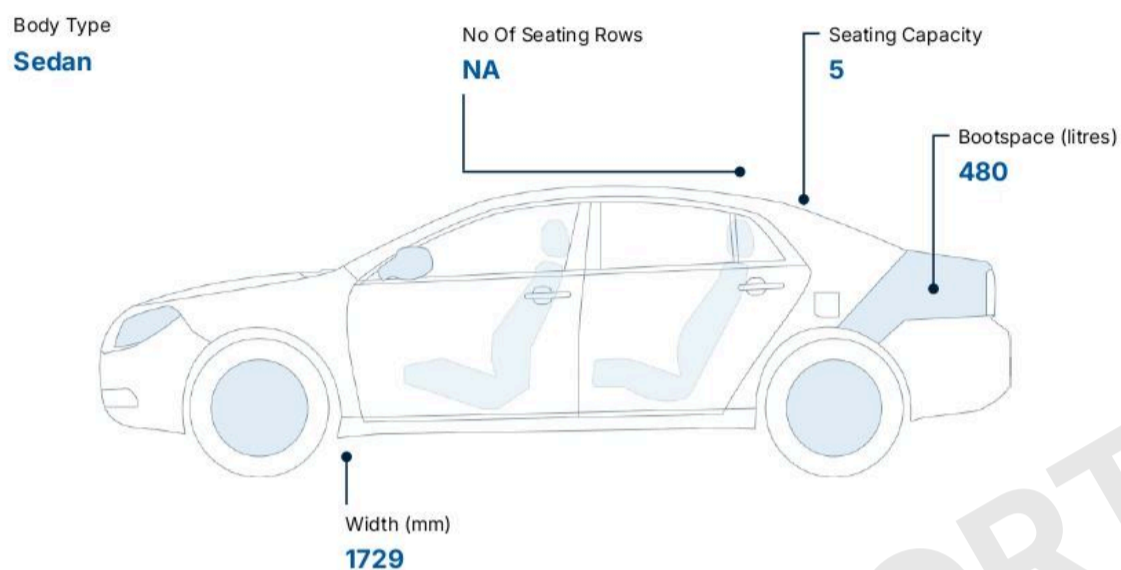

Dimensions & Capacity

Engine, Transmission & Brakes

Parameters	Metric
Gear Box- No. of Gears	04
Displacement (cc)	1800
Transmission type	Manual
Cylinders	02
Break type (rear)	Drum
Break type (front)	Drum
Number of disc brakes	02