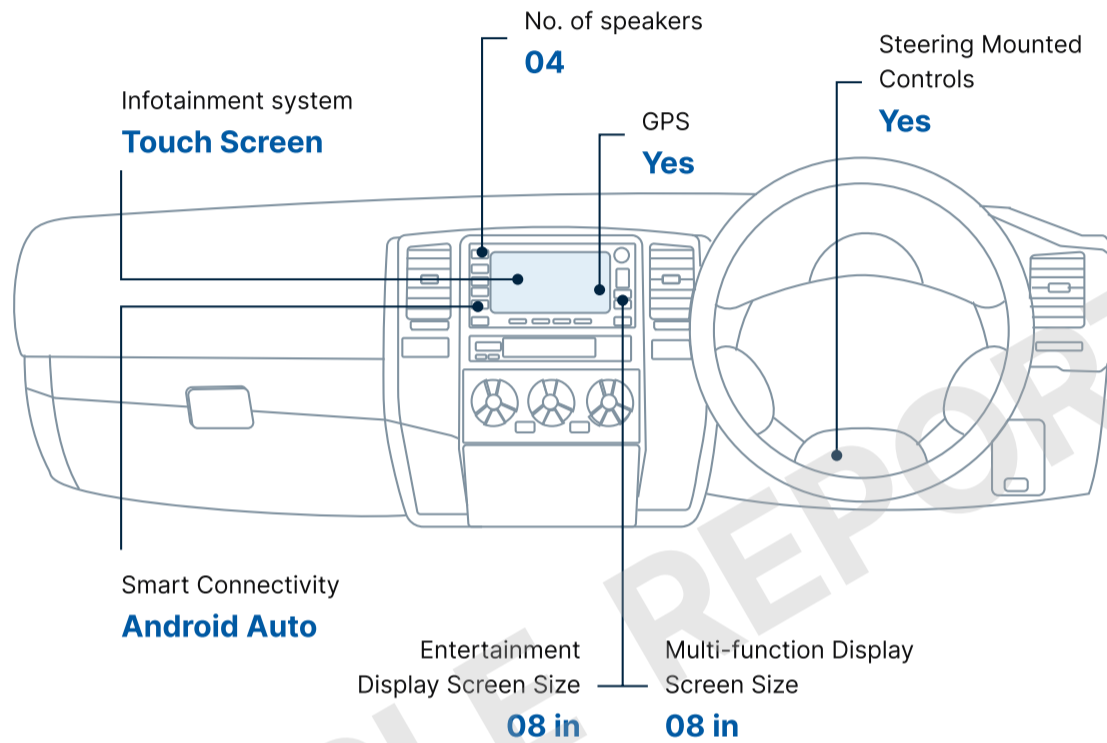

Entertainment & Communication

Instrument panel type	360 degree camera	Speaker brand
Analogue & digital	Yes	JBL